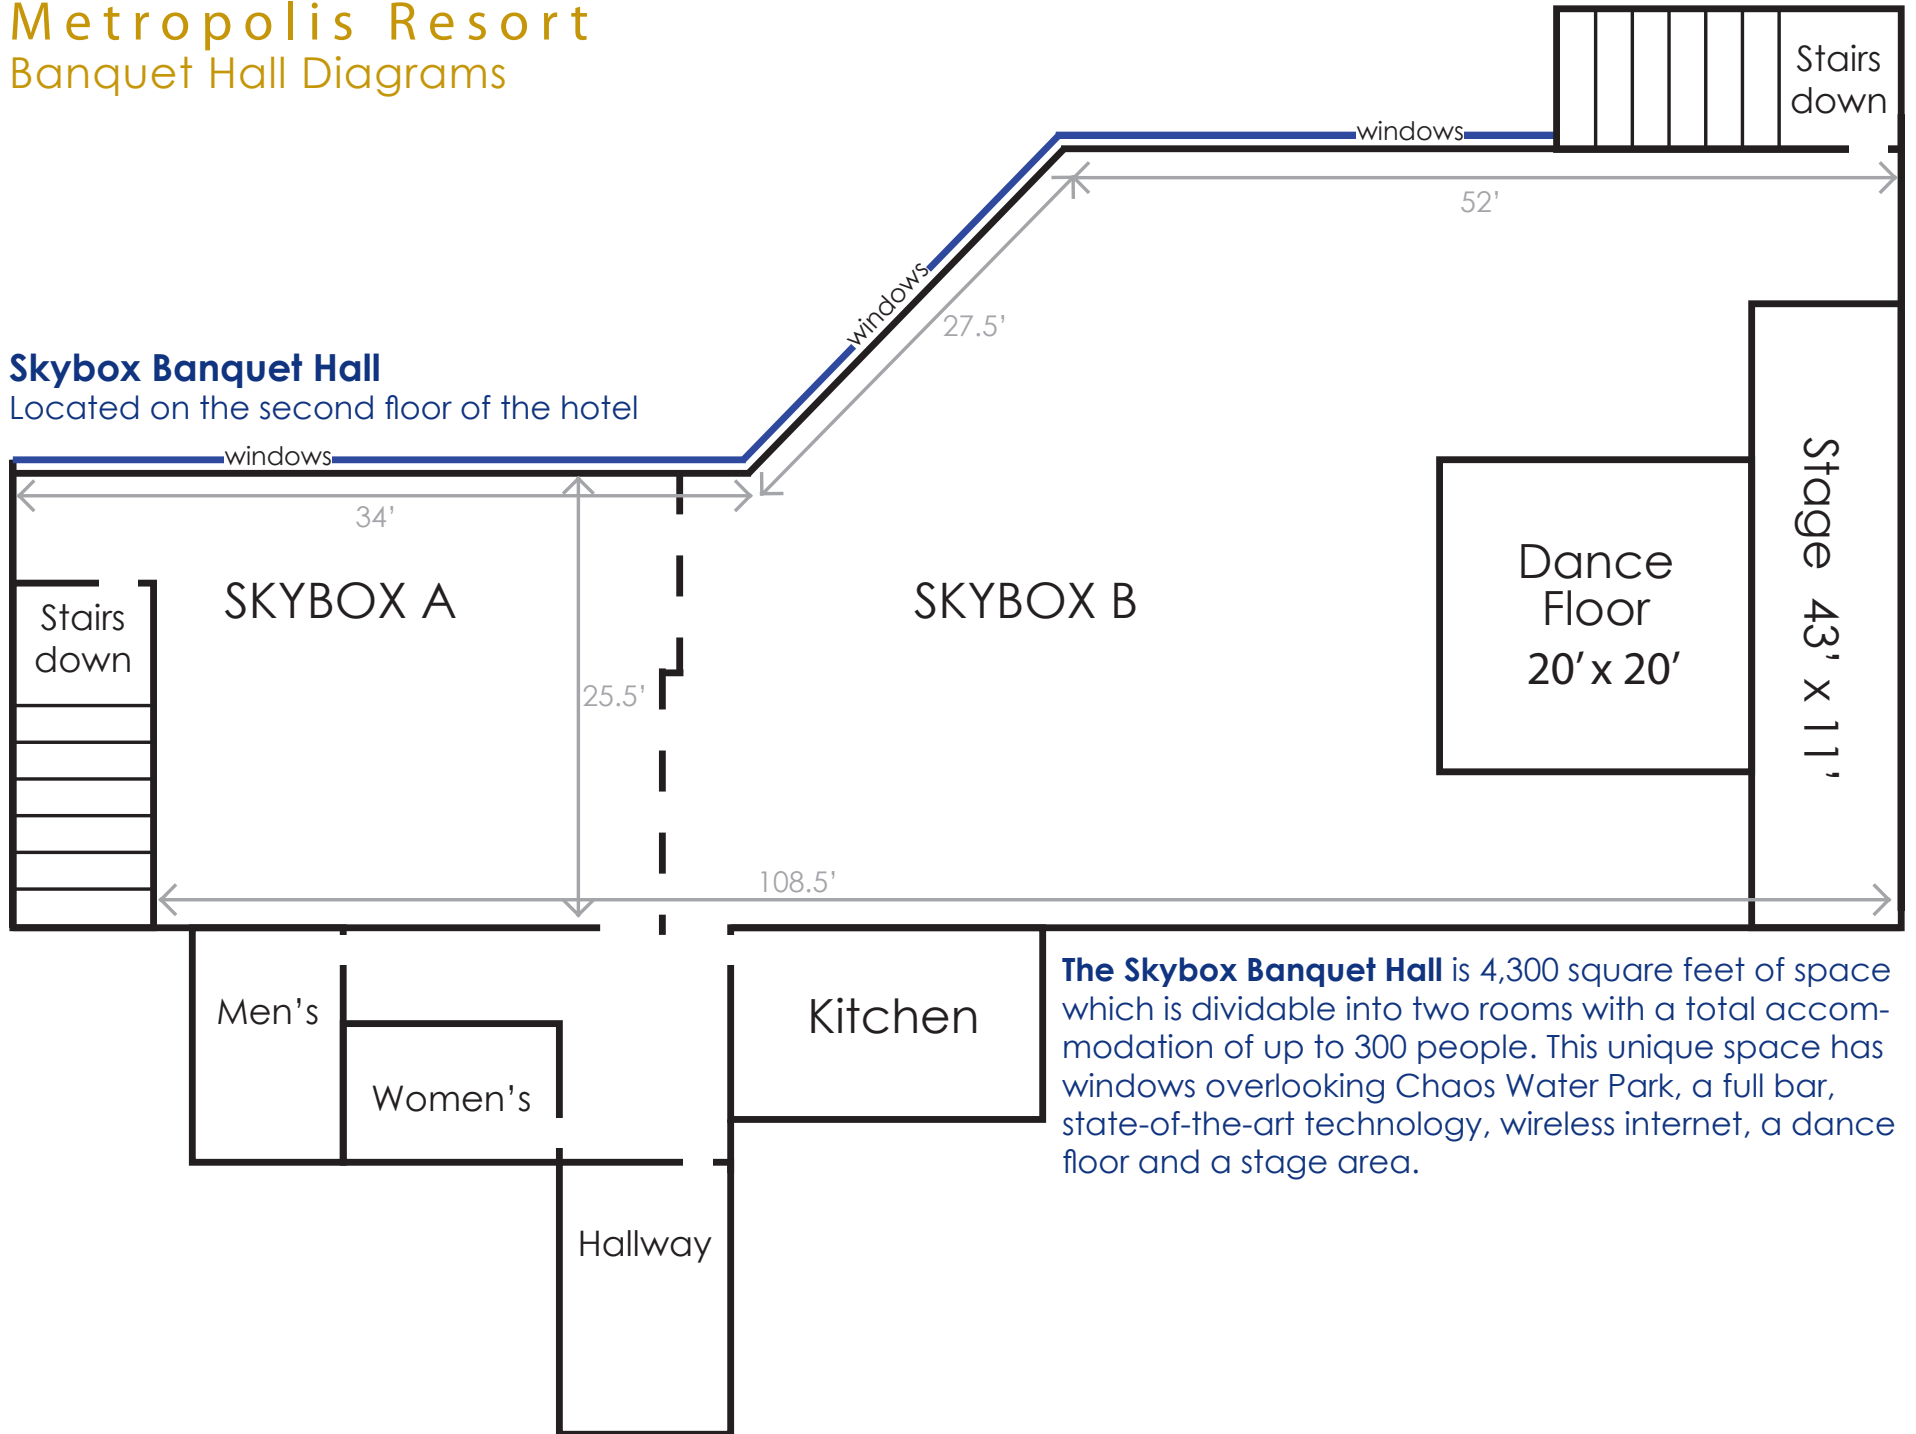

Metropolis Resort Banquet Hall Diagrams

Skybox Banquet Hall

Located on the second floor of the hotel

The Skybox Banquet Hall is 4,300 square feet of space which is dividable into two rooms with a total accommodation of up to 300 people. This unique space has windows overlooking Chaos Water Park, a full bar, state-of-the-art technology, wireless internet, a dance floor and a stage area.

Metro Room(s)

Located in Action City

Metro Room: From casual to upscale, this room can accommodate up to 400 people (theater style). The room includes state-of-the-art technology, several set-up and dining options, and can be divided to accommodate any size group. Perfect venue for events such as meetings, wedding rehearsals and receptions, reunions and trade shows.