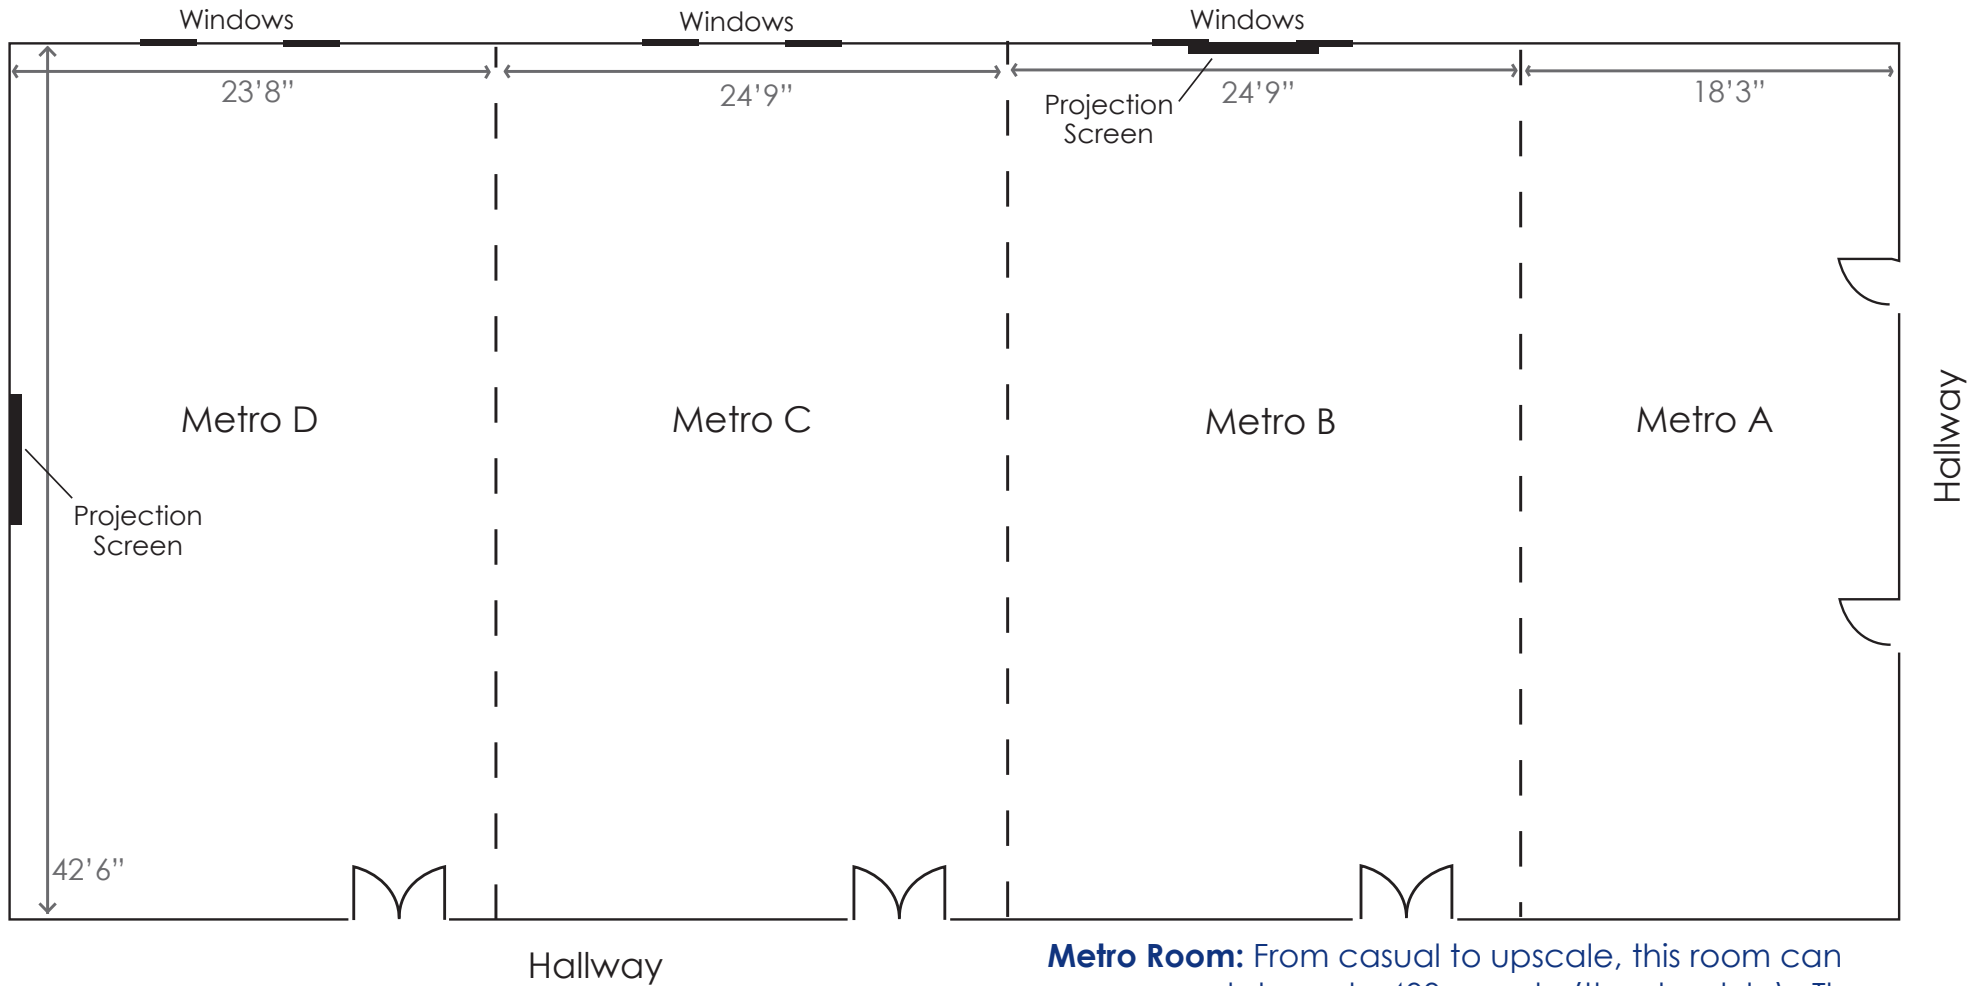

Metropolis Resort Banquet Hall Diagrams

Skybox Banquet Hall

Located on the second floor of the hotel

The Skybox Banquet Hall is 4,300 square feet of space which is dividable into two rooms with a total accommodation of up to 300 people. This unique space has windows overlooking Chaos Water Park, a full bar, state-of-the-art technology, wireless internet, a dance floor and a stage area.

Metro Room(s)

Located in Action City

Metro Room: From casual to upscale, this room can accommodate up to 400 people (theater style). The room includes state-of-the-art technology, several set-up and dining options, and can be divided to accommodate any size group. Perfect venue for events such as meetings, wedding rehearsals and receptions, reunions and trade shows.